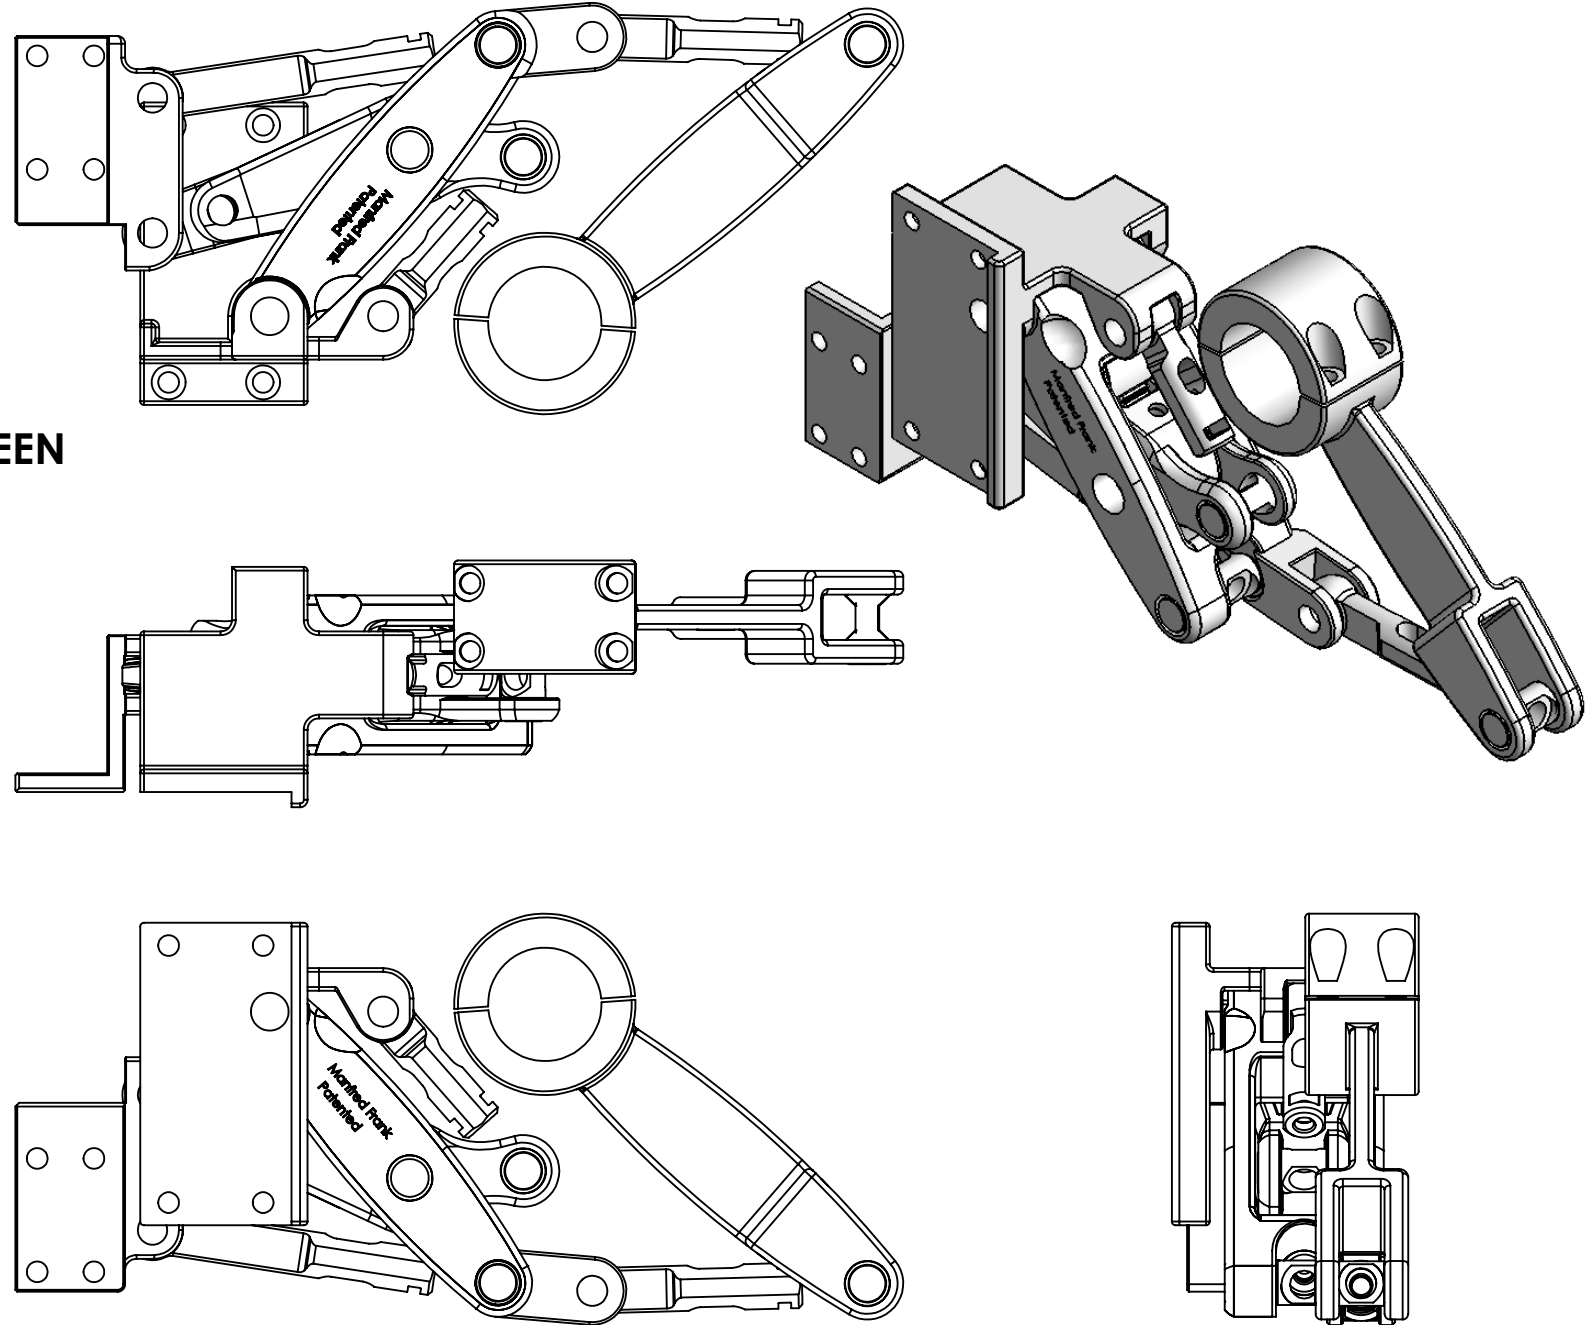

# CUSTOMISED DOOR AND FRAME MOUNTS FOR AUTOMATED TOP HUNG GLASS FACADE PANEL

© MANFRED FRANK LTD -ALL RIGHTS RESERVED

**NOTE: SOME ITEMS HAVE BEEN OMITTED FOR CLARITY**